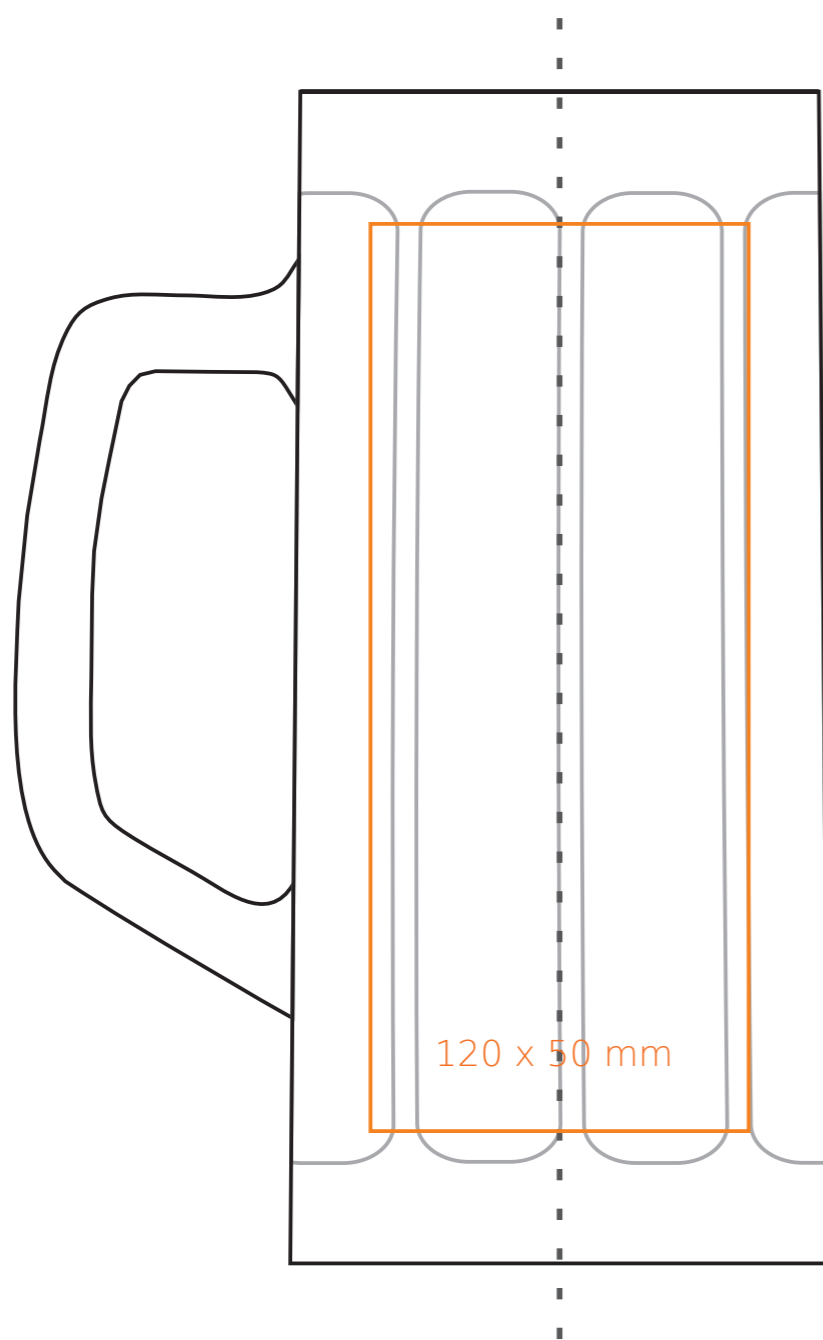

B/403 Minden

500 ml / h: 185 mm / Ø 80 mm

*In the case of projects for transfer print running outside of the standard print area, please contact our sales department.

[How to prepare print material](#)

meaning

- Transfer Print
- Sensitive Touch

B/403 Minden

300 ml / h: 155 mm / Ø 70 mm

*In the case of projects for transfer print running outside of the standard print area, please contact our sales department.

[How to prepare print material](#)

meaning

- Transfer Print
- Sensitive Touch