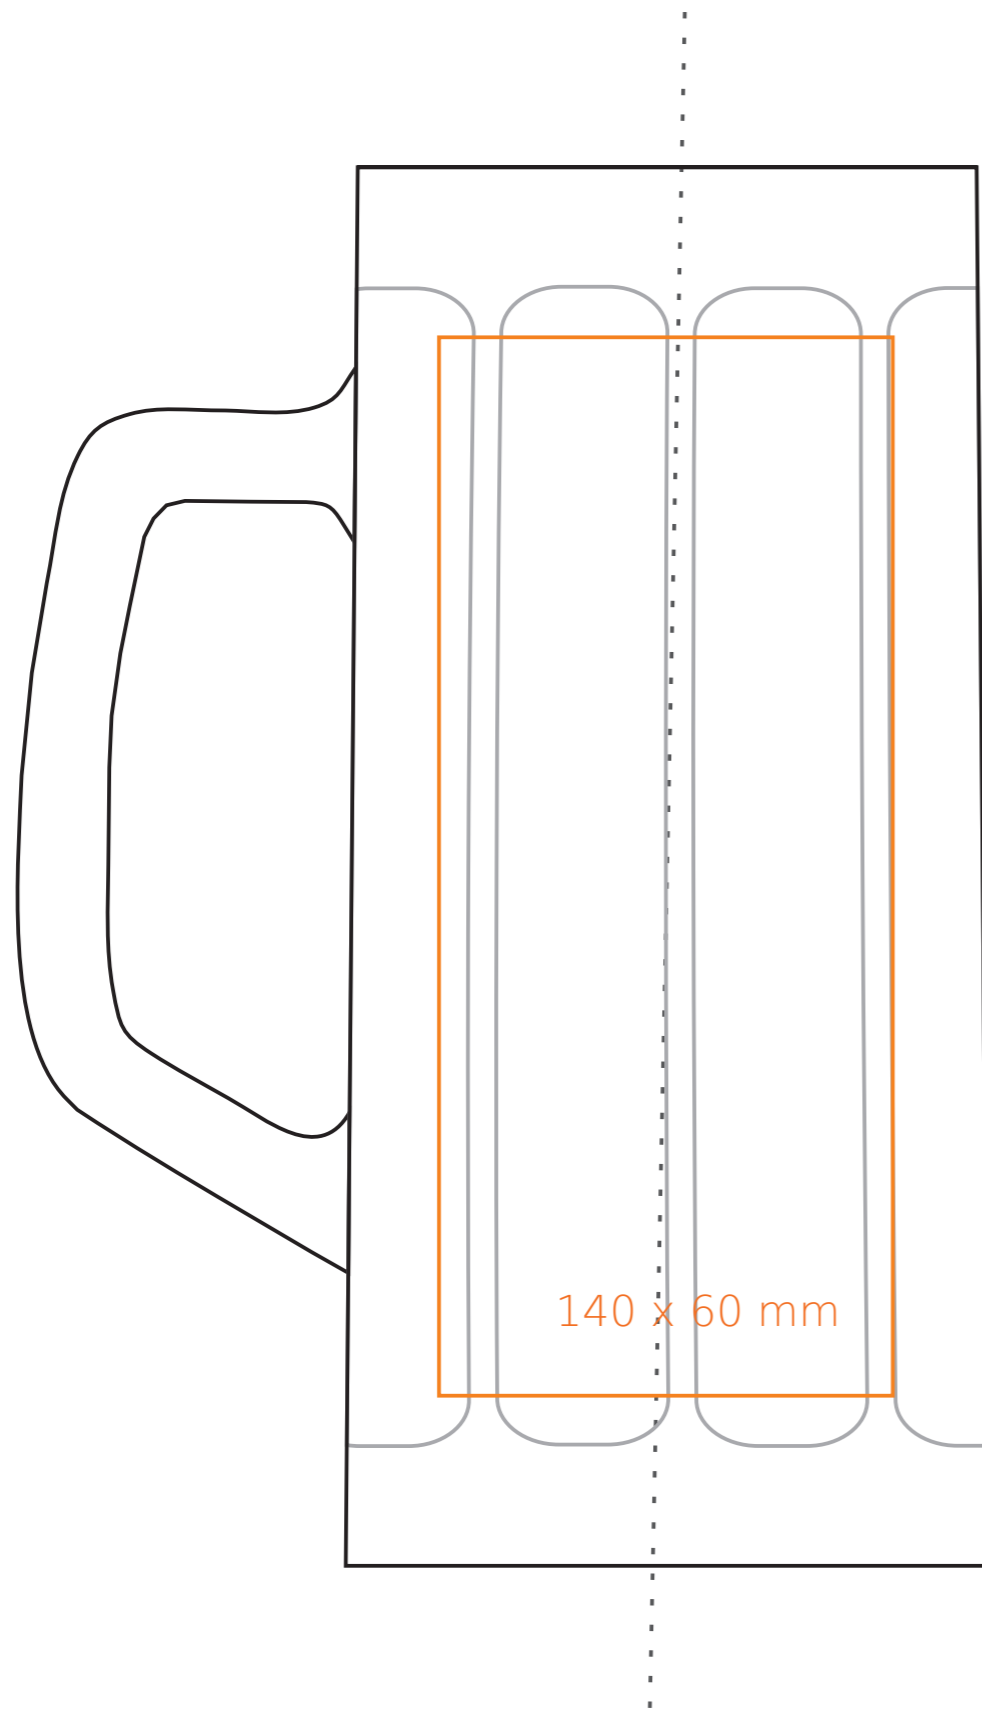

B/403 Minden

500 ml / h: 185 mm / Ø 80 mm

*In the case of projects for transfer print running outside of the standard print area, please contact our sales department.

[How to prepare print material](#)

meaning

- Transfer Print
- Sensitive Touch

B/403 Minden

300 ml / h: 155 mm / Ø 70 mm

*In the case of projects for transfer print running outside of the standard print area, please contact our sales department.

[How to prepare print material](#)

meaning

- Transfer Print
- Sensitive Touch