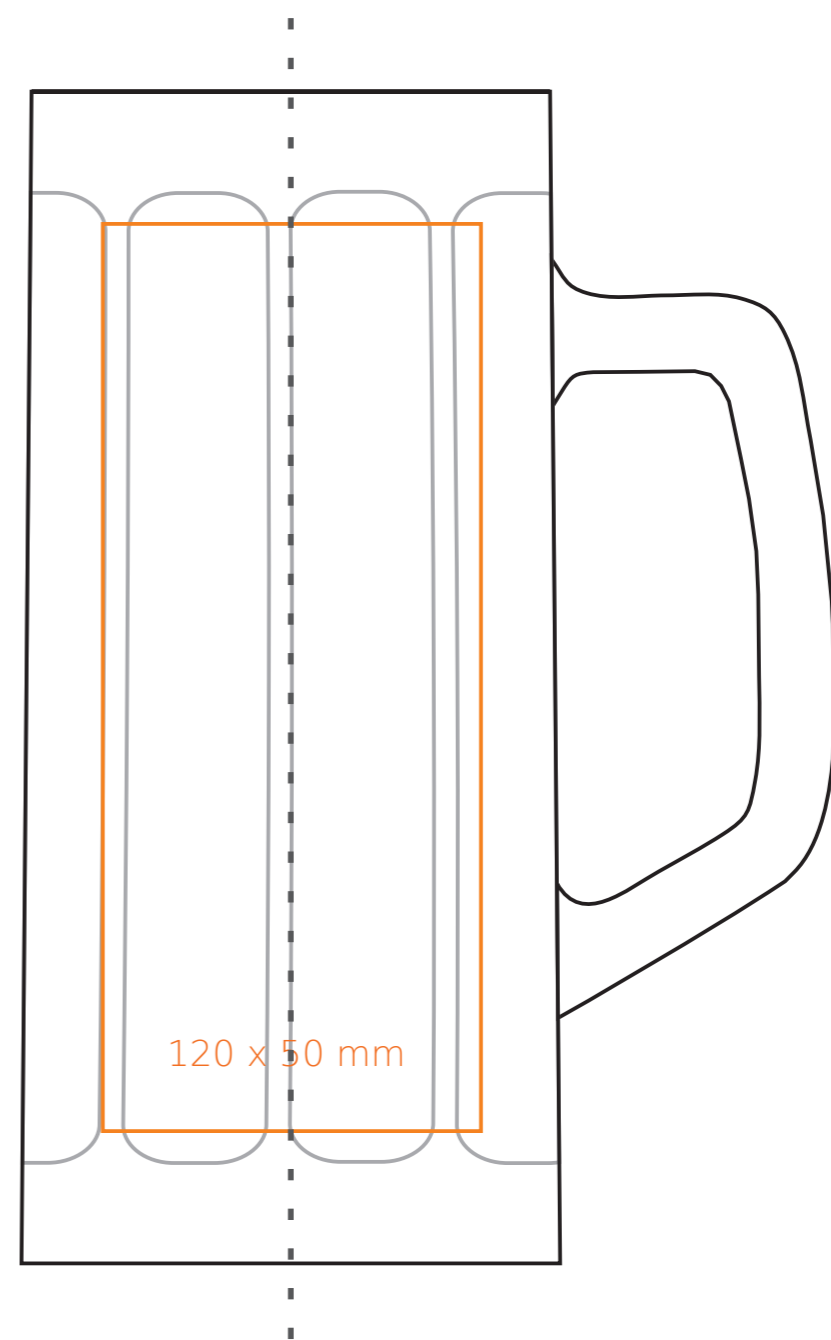

B/403 Minden

500 ml / h: 185 mm / Ø 80 mm

*In the case of projects for transfer print running outside of the standard print area, please contact our sales department.

[How to prepare print material](#)

meaning

- Transfer Print
- Sensitive Touch

B/403 Minden

300 ml / h: 155 mm / Ø 70 mm

*In the case of projects for transfer print running outside of the standard print area, please contact our sales department.

[How to prepare print material](#)

meaning

- Transfer Print
- Sensitive Touch