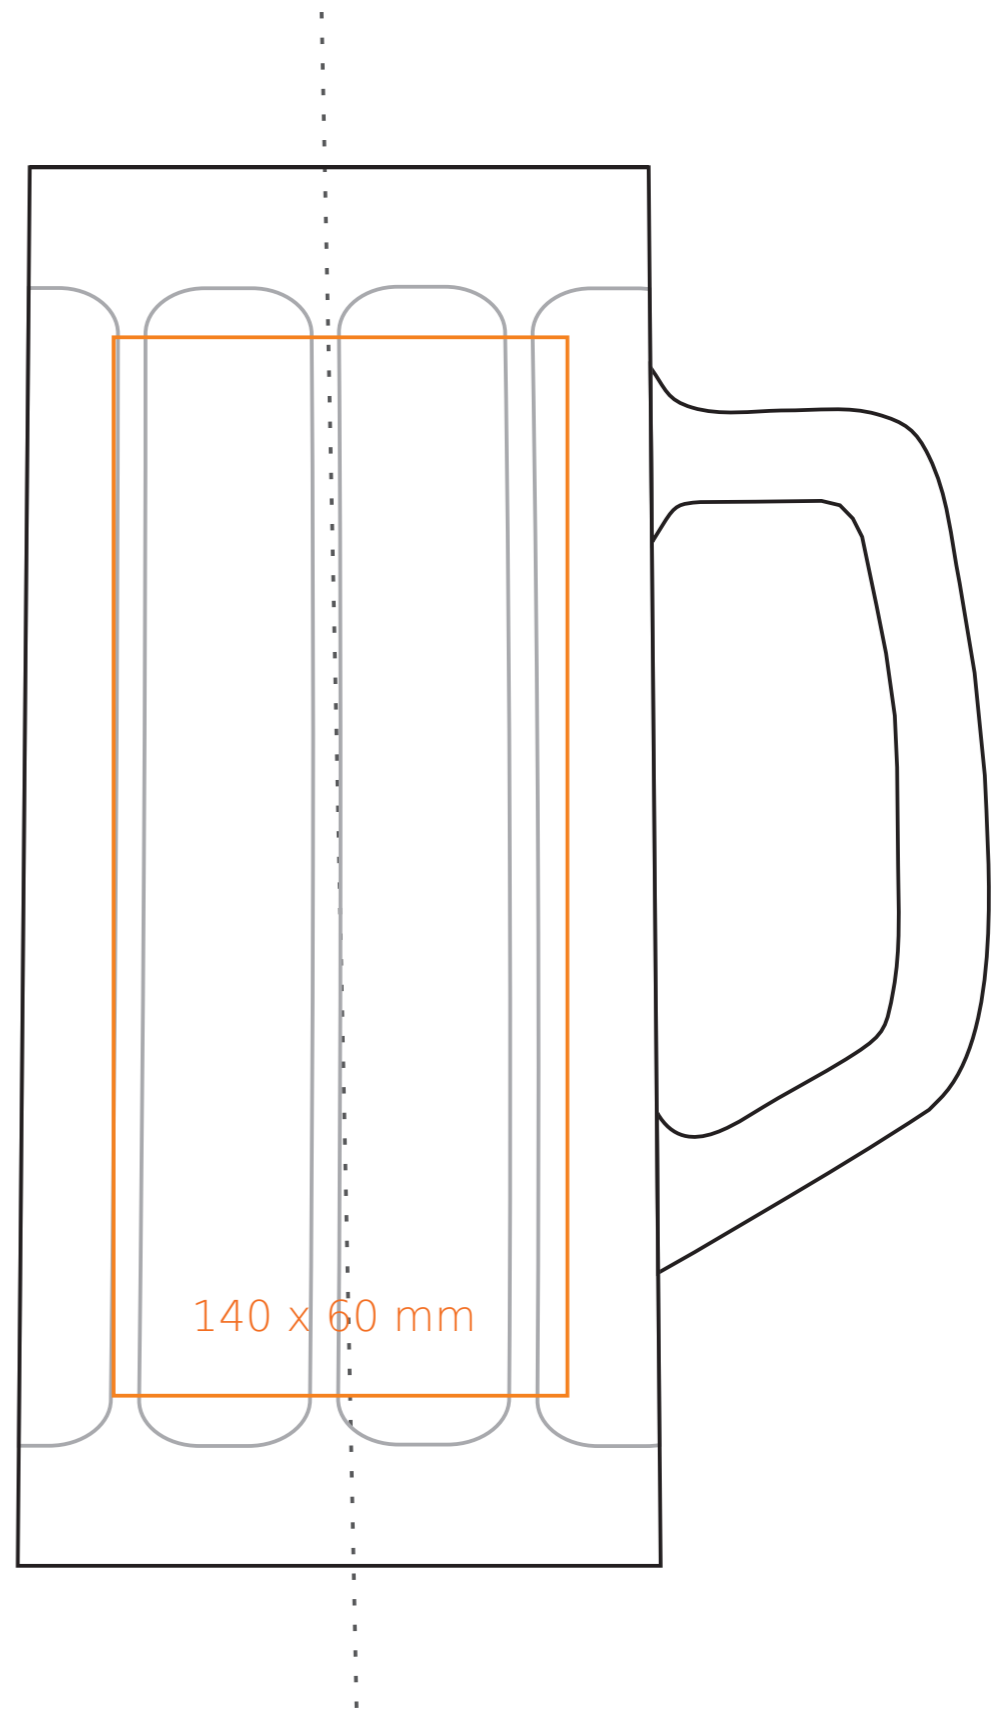

B/403 Minden

500 ml / h: 185 mm / Ø 80 mm

*In the case of projects for transfer print running outside of the standard print area, please contact our sales department.

[How to prepare print material](#)

meaning

- Transfer Print
- Sensitive Touch

B/403 Minden

300 ml / h: 155 mm / Ø 70 mm

*In the case of projects for transfer print running outside of the standard print area, please contact our sales department.

[How to prepare print material](#)

meaning

- Transfer Print
- Sensitive Touch