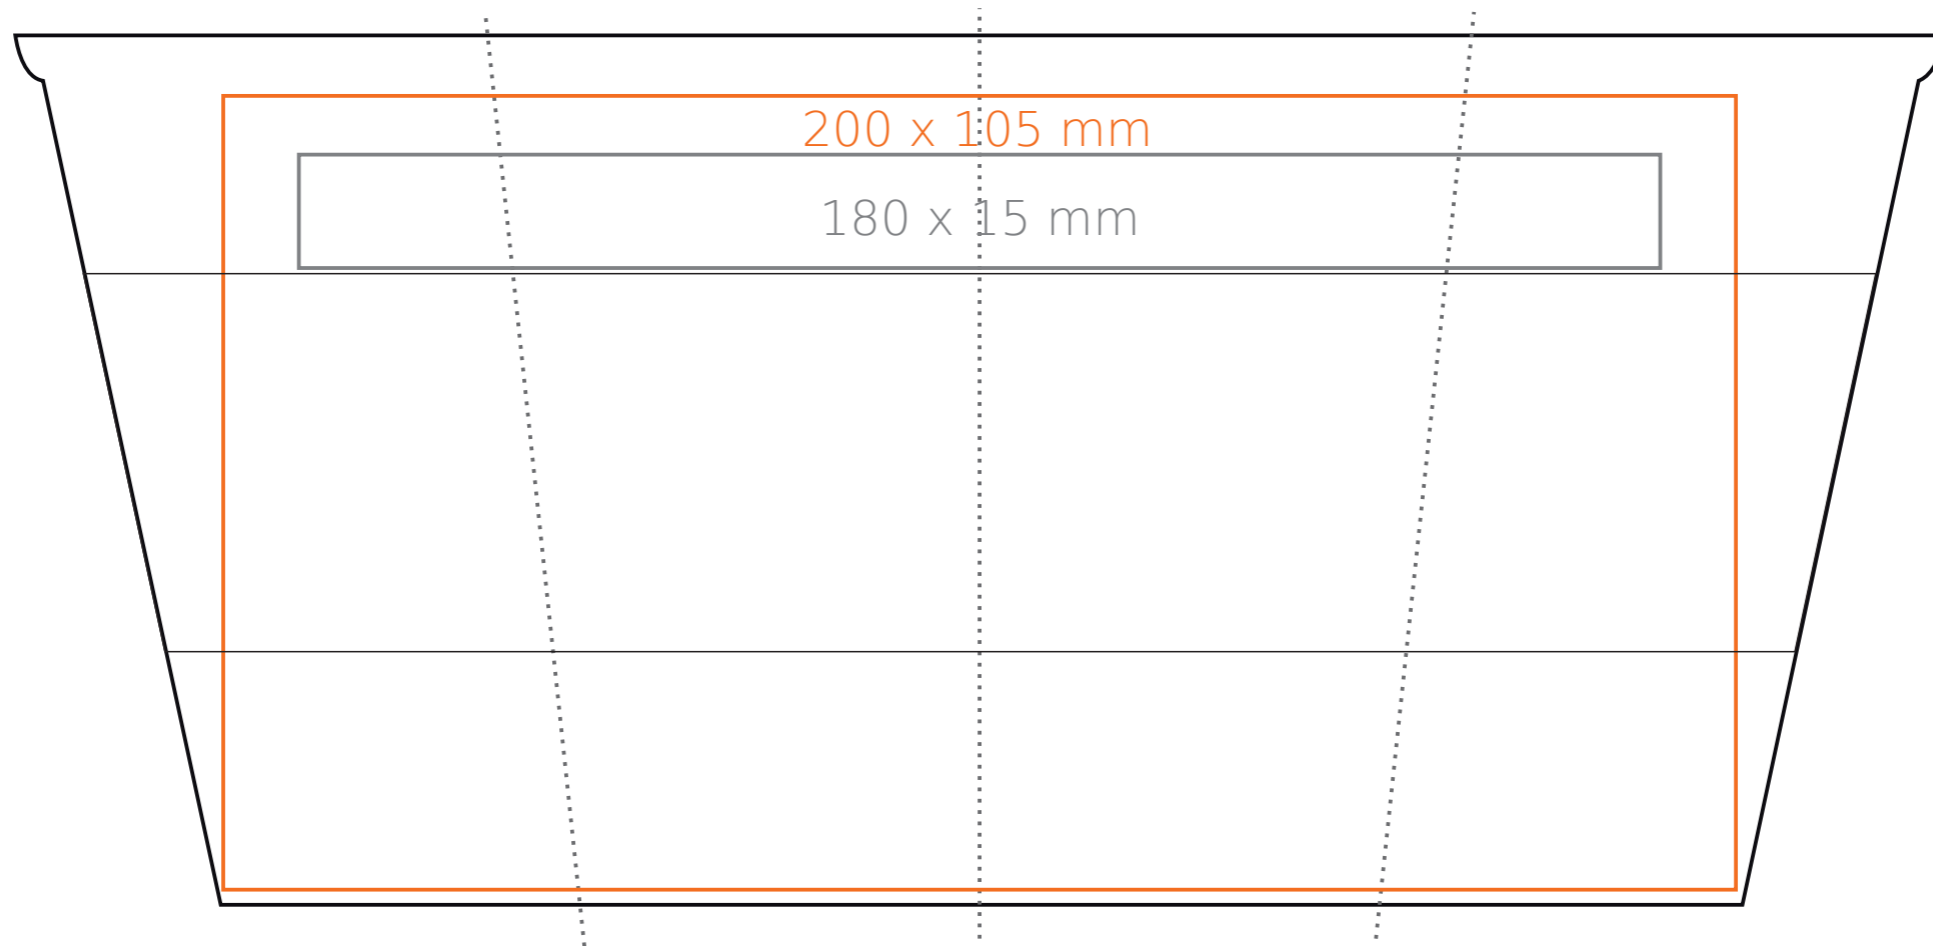

M/069 Play and Go

320 ml / h: 125 mm / Ø 94 mm

- Imprint on the inside - 50 x 15 mm
- Imprint on the bottom inside - Ø 30 mm
- Imprint on the bottom outside - Ø 40 mm

*In the case of projects for transfer print running outside of the standard print area, please contact our sales department.

[How to prepare print material](#)

meaning

- Transfer Print
- Sensitive Touch
- Direct Print