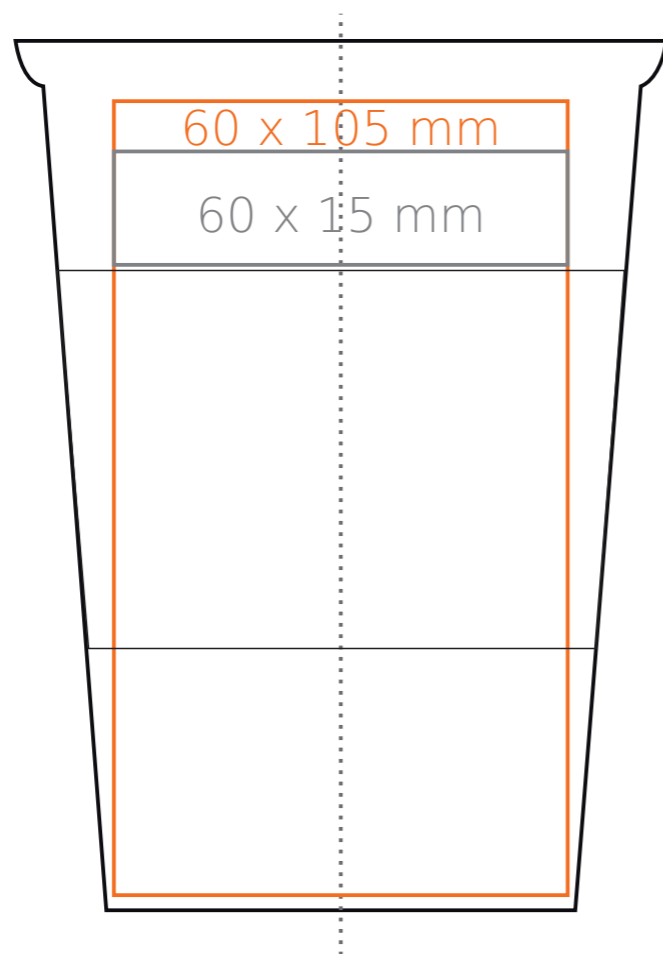

M/069 Play and Go

320 ml / h: 125 mm / Ø 94 mm

- Imprint on the inside - 50 x 15 mm
- Imprint on the bottom inside - Ø 30 mm
- Imprint on the bottom outside - Ø 40 mm

*In the case of projects for transfer print running outside of the standard print area, please contact our sales department.

[How to prepare print material](#)

meaning

- Transfer Print
- Sensitive Touch
- Direct Print