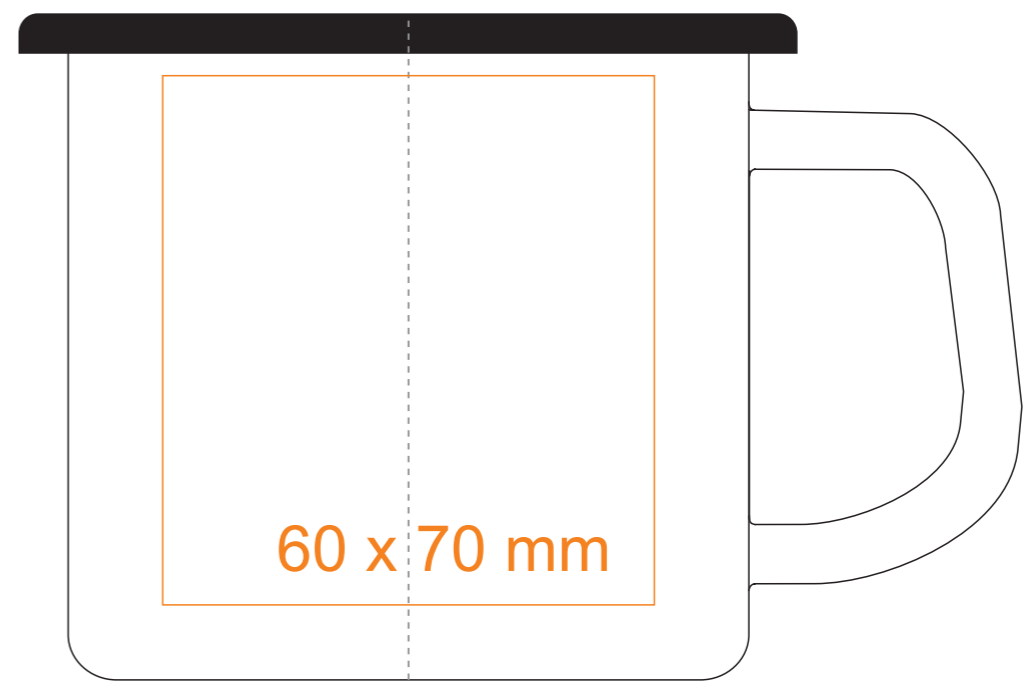

# M/139 Scout

300 ml / h: 80 mm / Ø 91 mm

\*In the case of projects for transfer print running outside of the standard print area, please contact our sales department.

[How to prepare print material](#)

meaning

- Transfer Print
- Sensitive Touch
- Direct Print

# M/139 Scout

450 ml / h: 88 mm / Ø 103 mm

\*In the case of projects for transfer print running outside of the standard print area, please contact our sales department.

[How to prepare print material](#)

meaning

- Transfer Print
- Sensitive Touch
- Direct Print