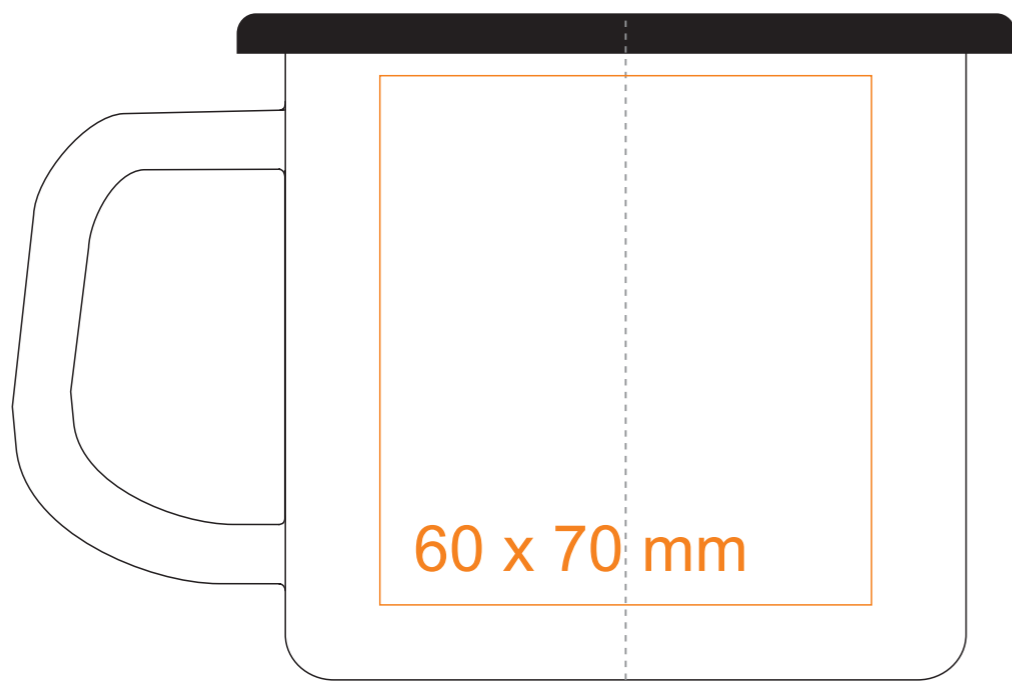

# M/139 Scout

300 ml / h: 80 mm / Ø 91 mm

\*In the case of projects for transfer print running outside of the standard print area, please contact our sales department.

[How to prepare print material](#)

meaning

- Transfer Print
- Sensitive Touch
- Direct Print

# M/139 Scout

450 ml / h: 88 mm / Ø 103 mm

\*In the case of projects for transfer print running outside of the standard print area, please contact our sales department.

[How to prepare print material](#)

meaning

- Transfer Print
- Sensitive Touch
- Direct Print