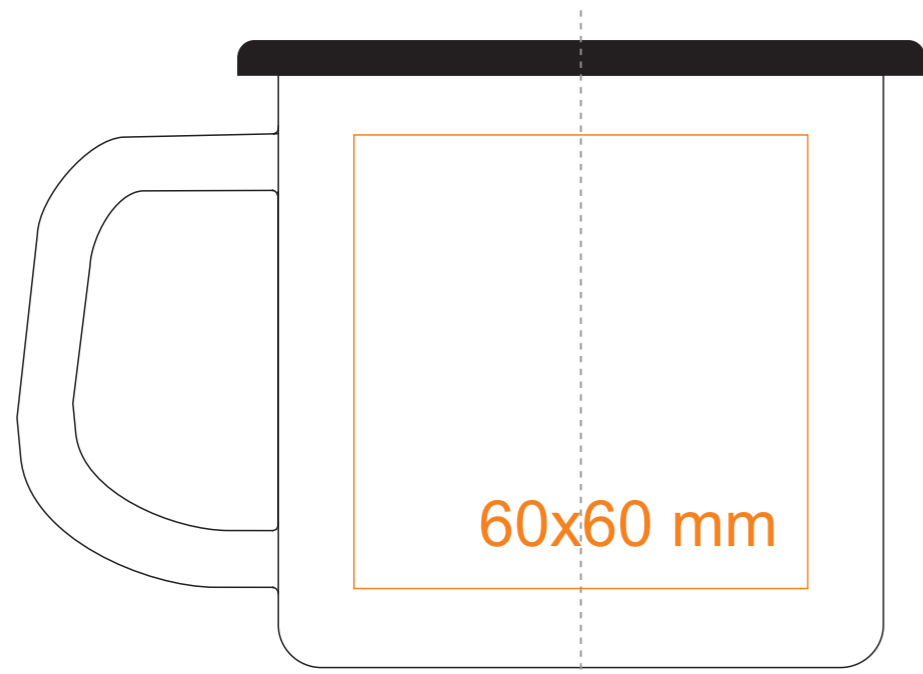

# M/139 Scout

300 ml / h: 80 mm / Ø 91 mm

\*In the case of projects for transfer print running outside of the standard print area, please contact our sales department.

[How to prepare print material](#)

meaning

- Transfer Print
- Sensitive Touch
- Direct Print

# M/139 Scout

450 ml / h: 88 mm / Ø 103 mm

\*In the case of projects for transfer print running outside of the standard print area, please contact our sales department.

[How to prepare print material](#)

meaning

- Transfer Print
- Sensitive Touch
- Direct Print