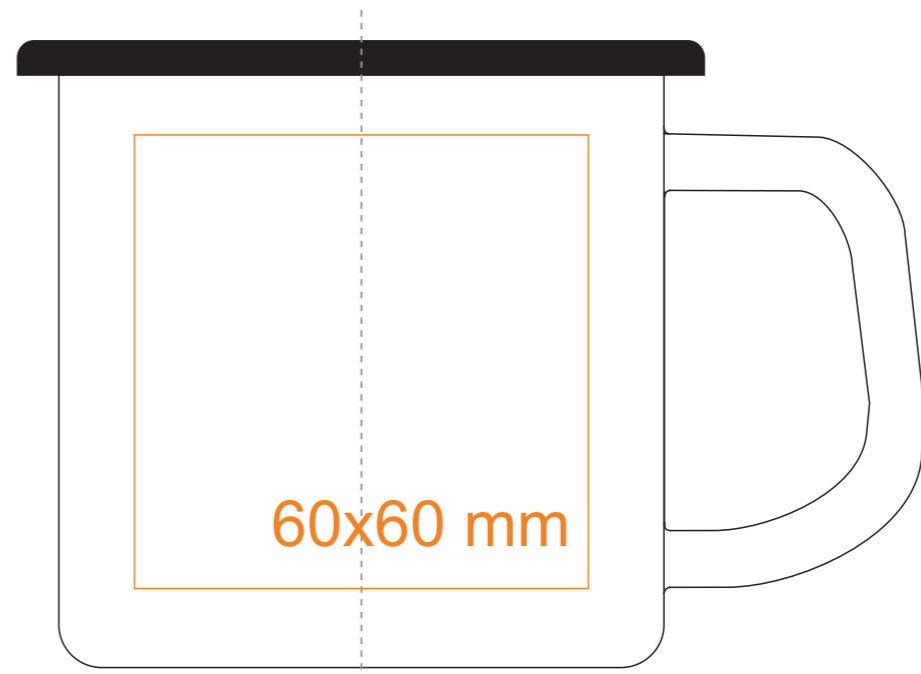

# M/139 Scout

300 ml / h: 80 mm / Ø 91 mm

\*In the case of projects for transfer print running outside of the standard print area, please contact our sales department.

[How to prepare print material](#)

meaning

# M/139 Scout

450 ml / h: 88 mm / Ø 103 mm

\*In the case of projects for transfer print running outside of the standard print area, please contact our sales department.

[How to prepare print material](#)

meaning

- Transfer Print
- Sensitive Touch
- Direct Print