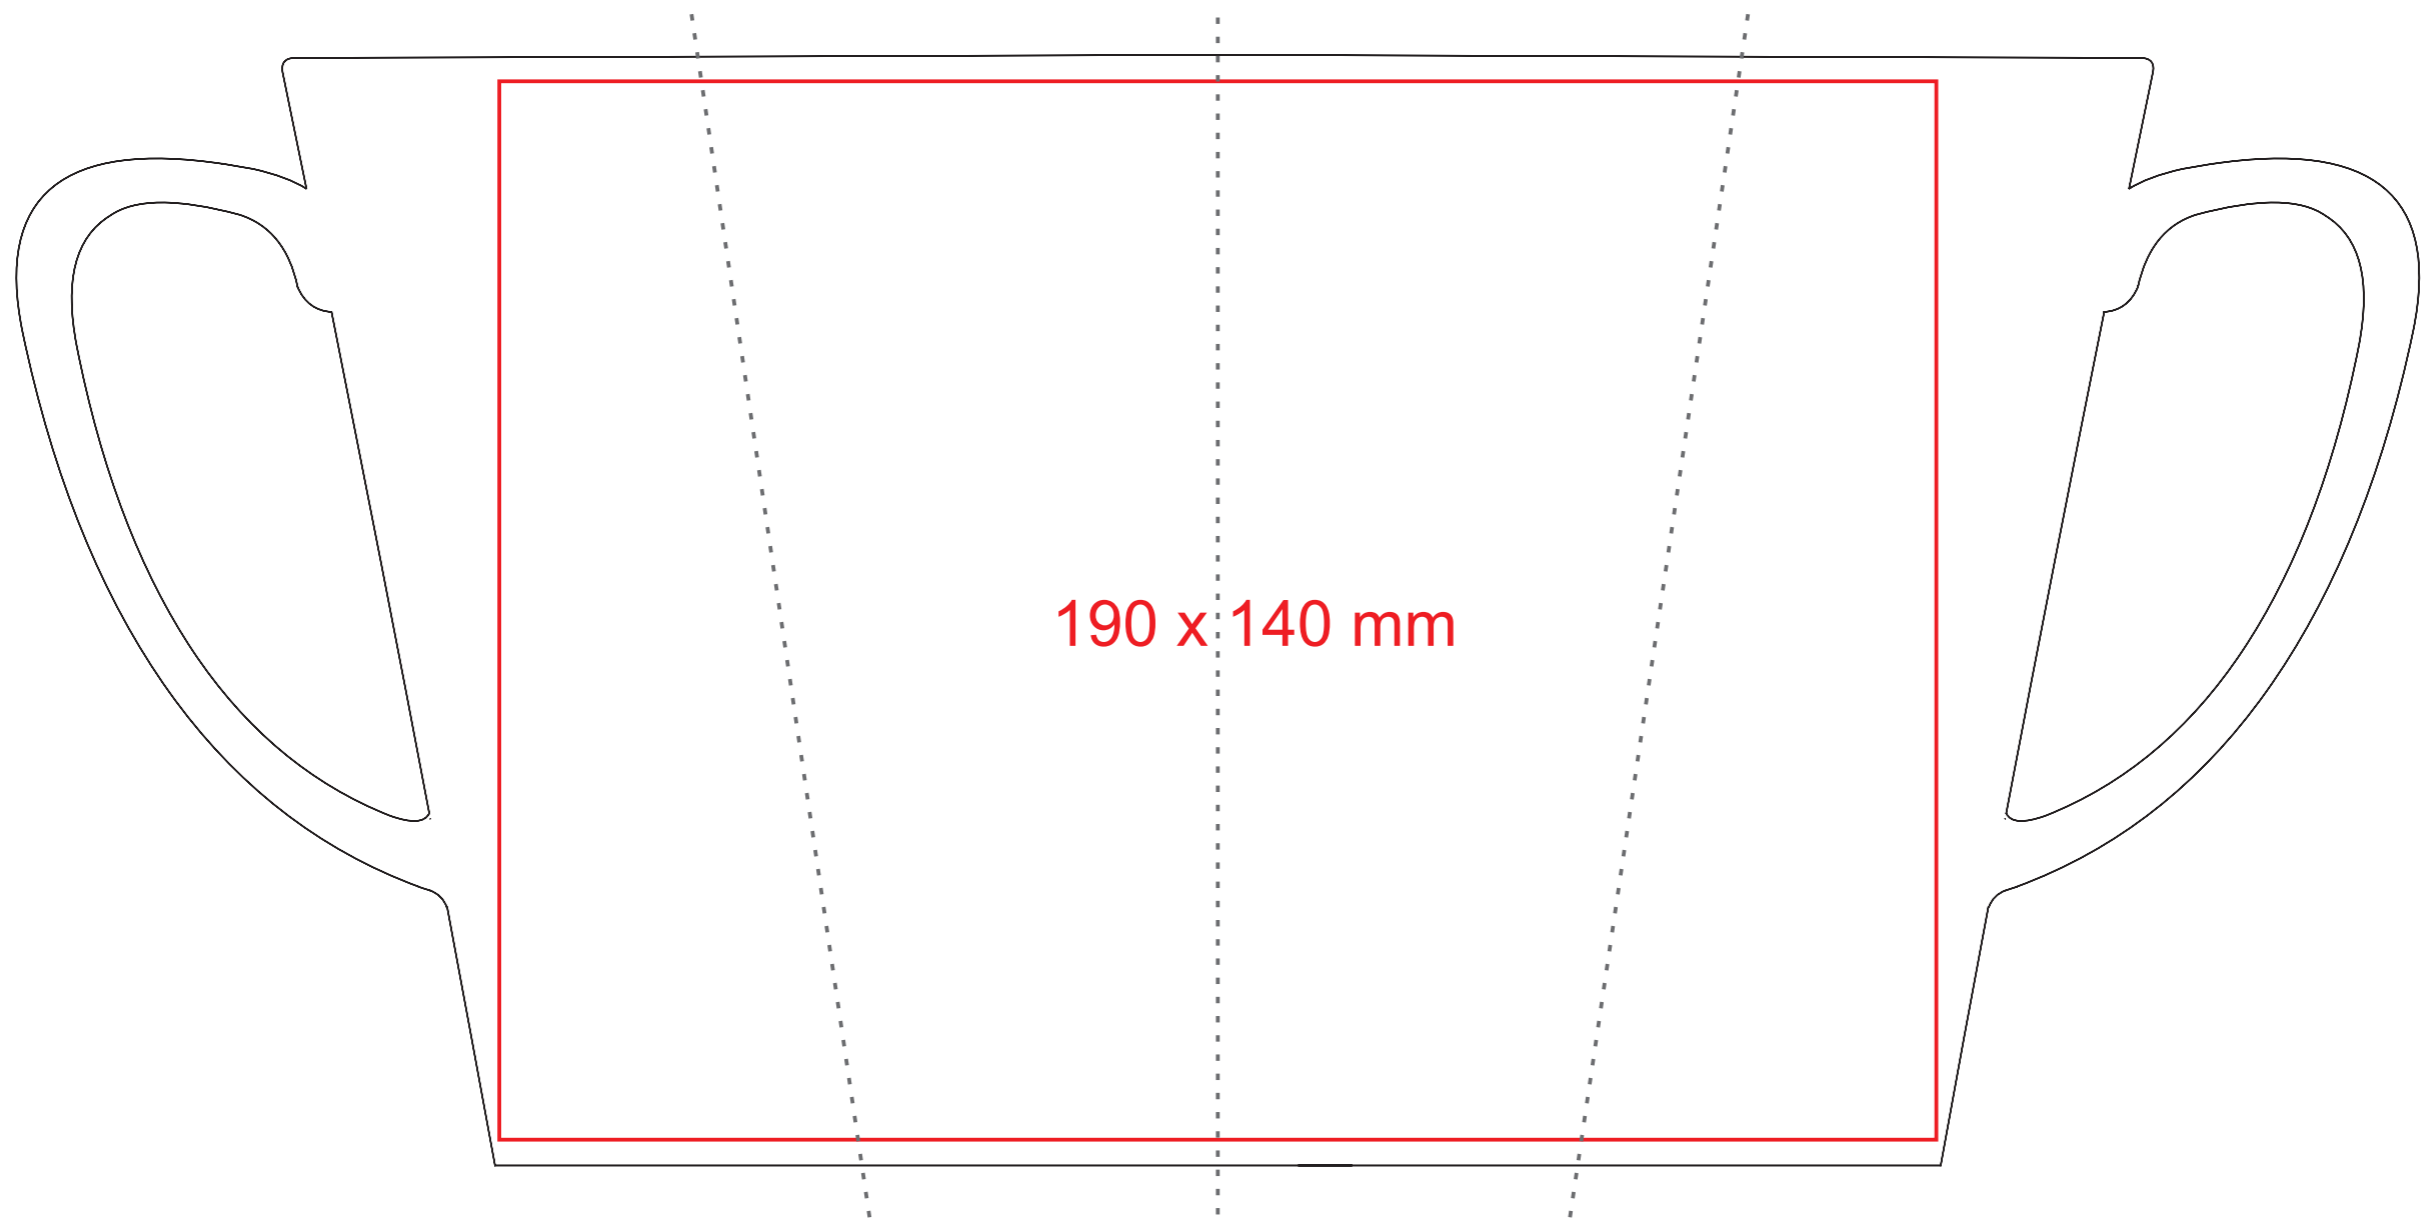

M/142 Latino Art

430 ml / h: 147 mm / Ø 87 mm

[How to prepare print material](#)

meaning

— Sublimation