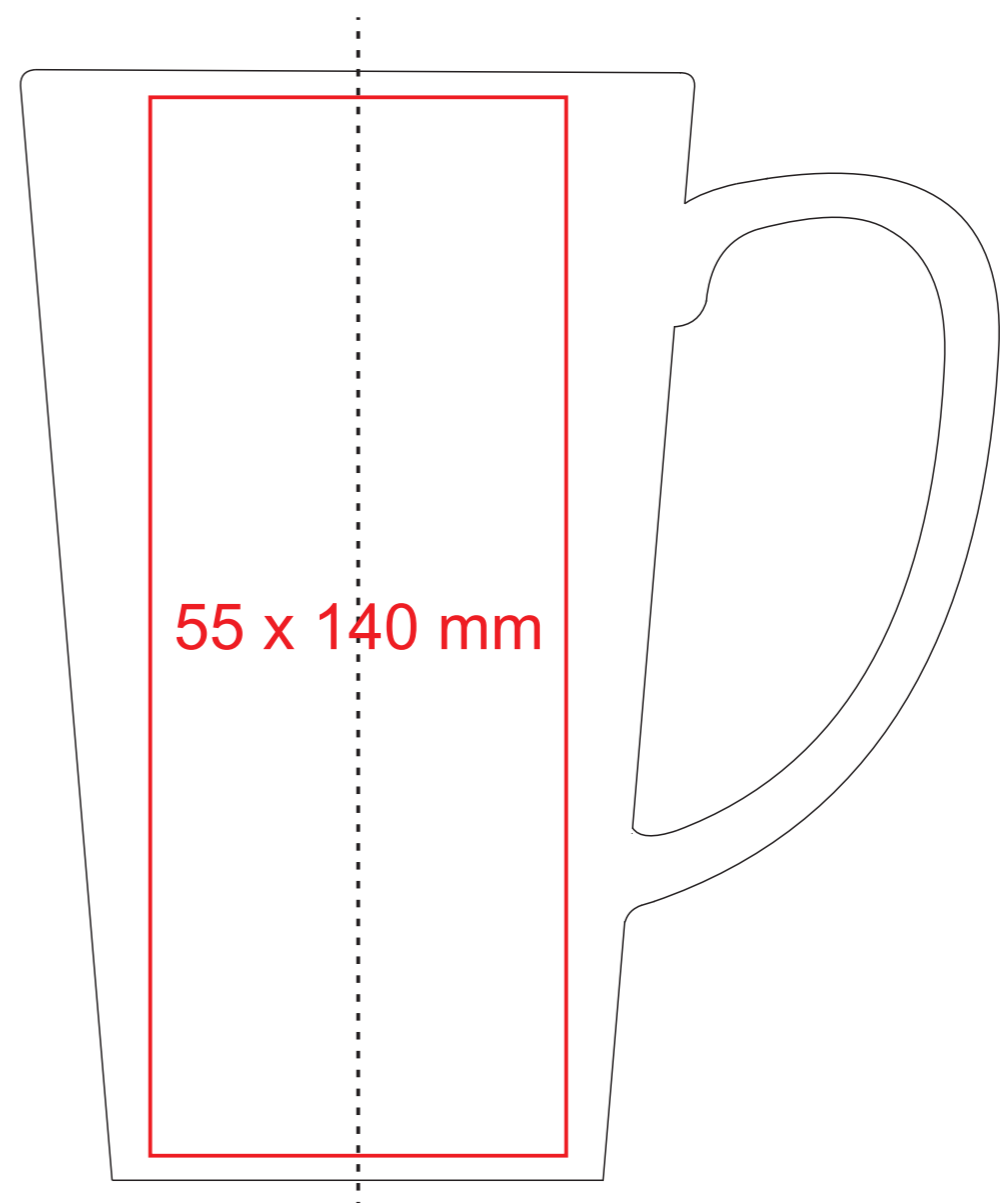

M/142 Latino Art

430 ml / h: 147 mm / Ø 87 mm

[How to prepare print material](#)

meaning

— Sublimation