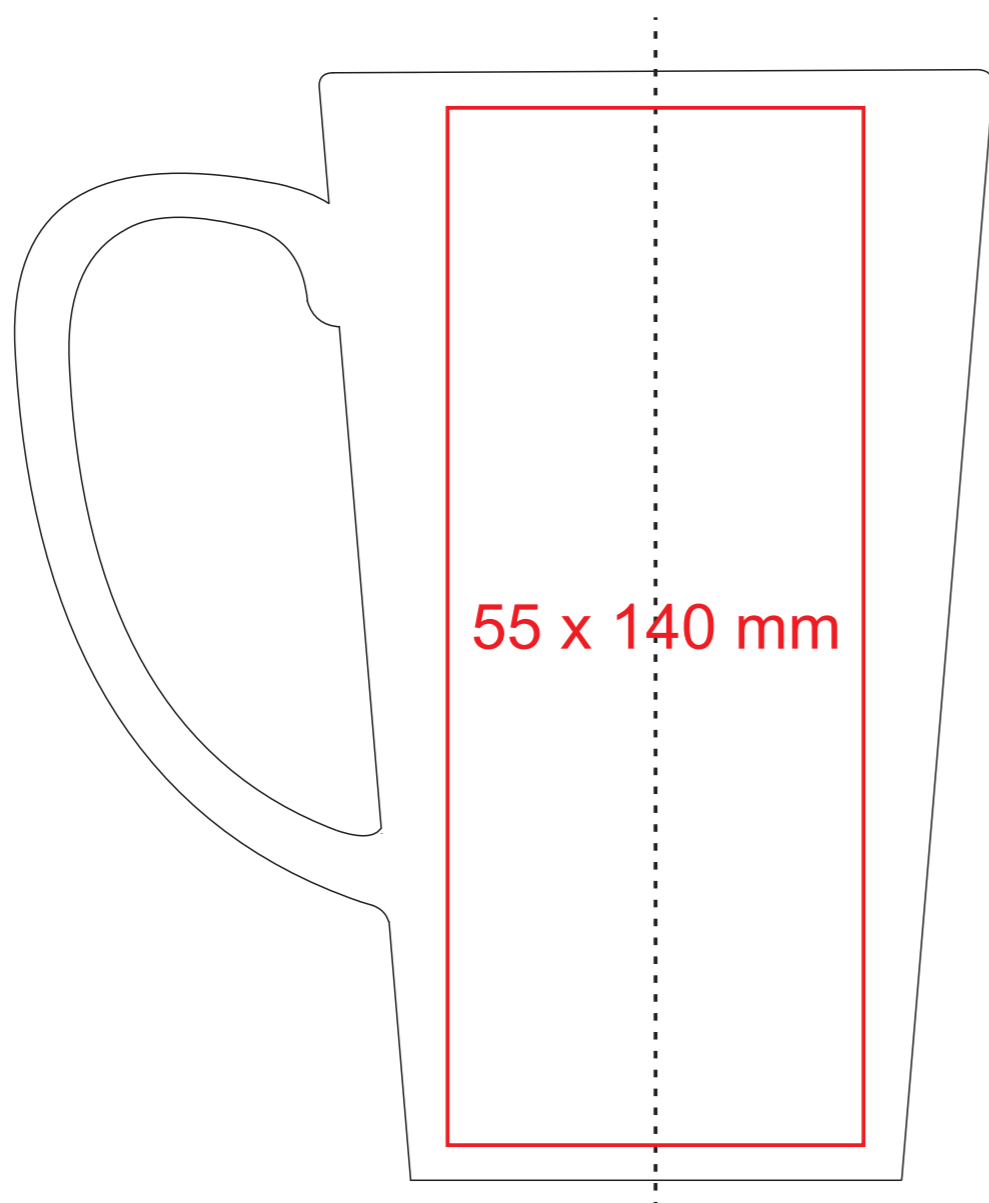

M/142 Latino Art

430 ml / h: 147 mm / Ø 87 mm

[How to prepare print material](#)

meaning

— Sublimation