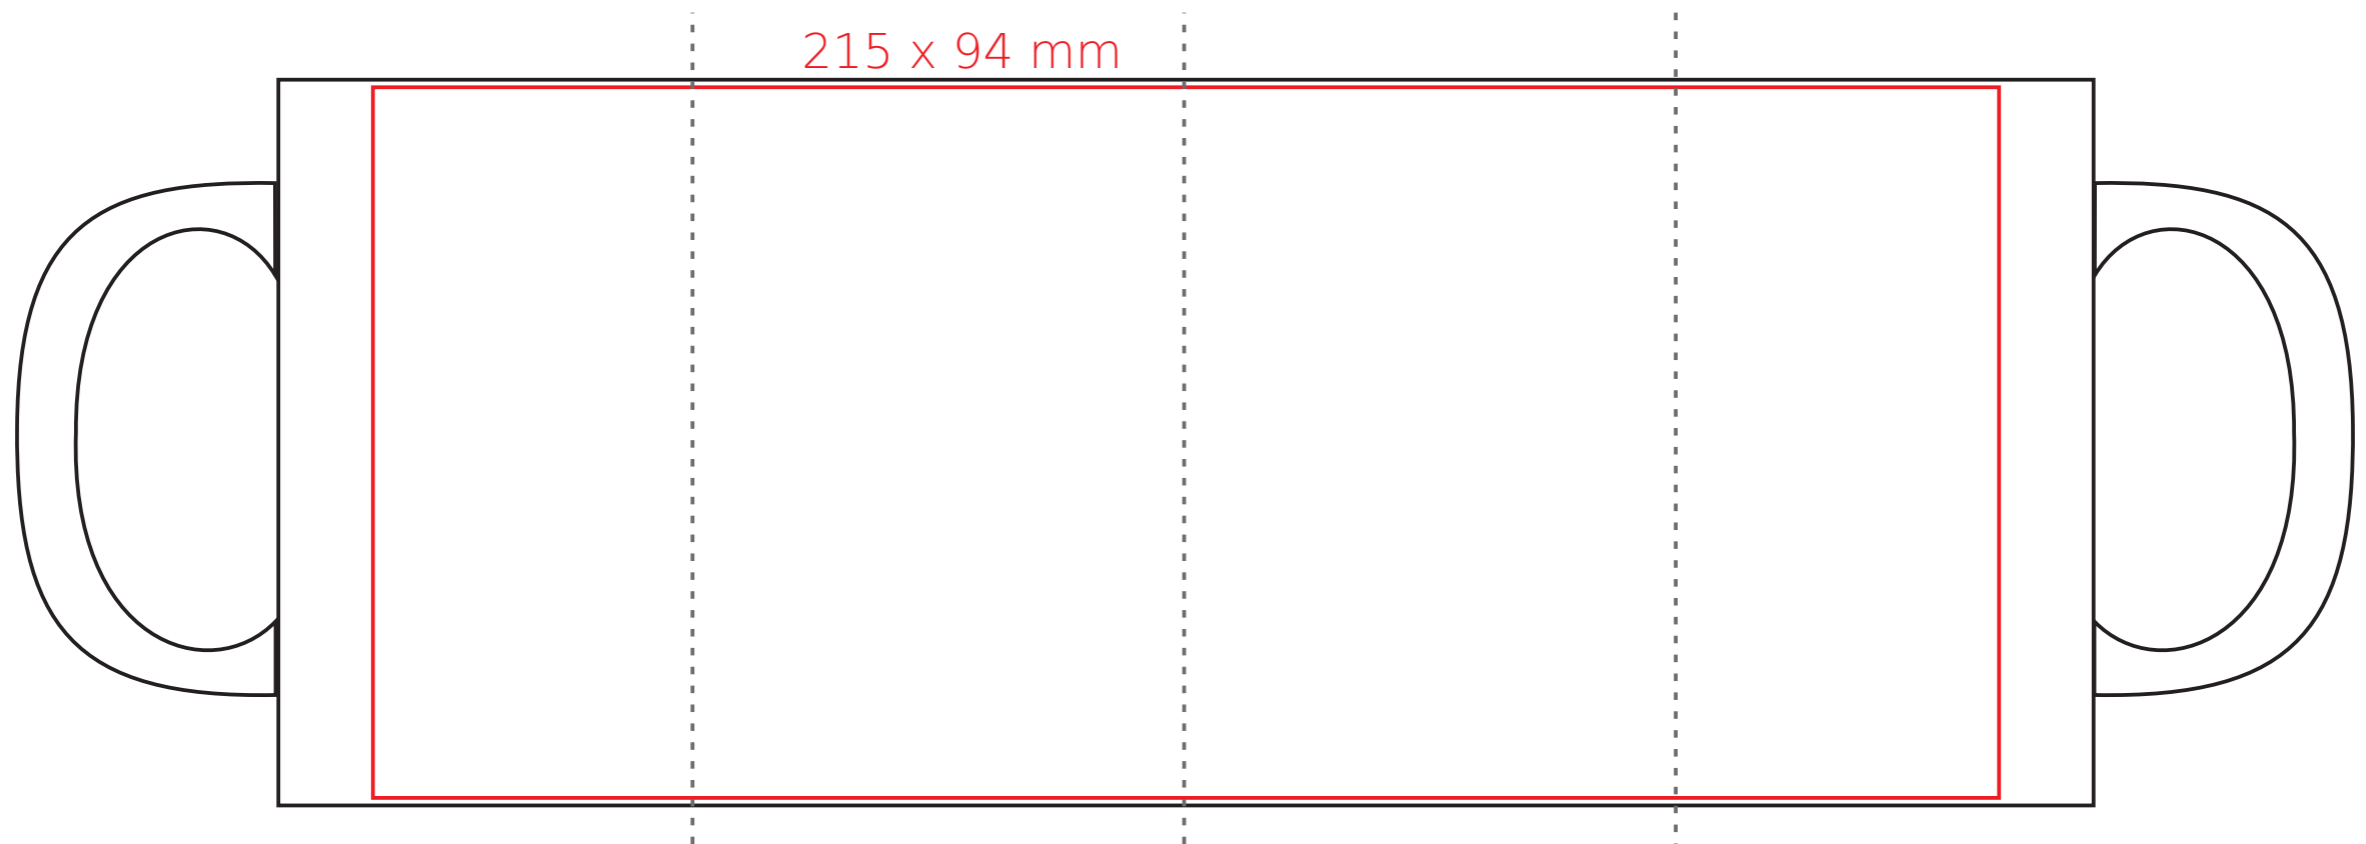

# M/143 Tomek Art Matt

300 ml / h: 95 mm / Ø 80 mm

[How to prepare print material](#)

meaning

— Sublimation