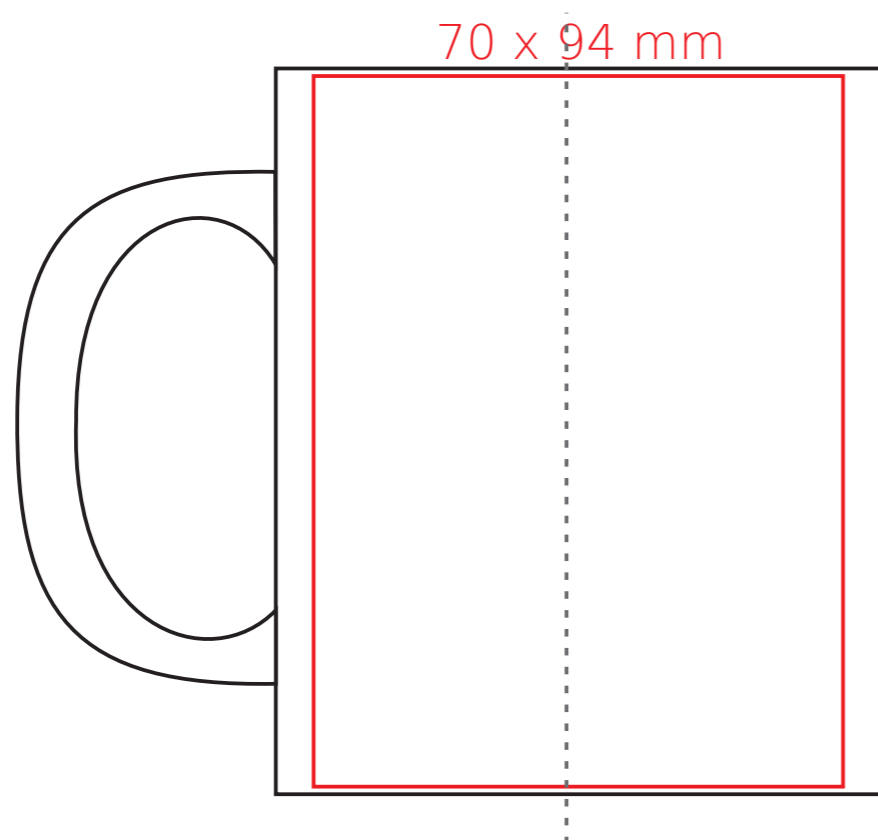

# M/143 Tomek Art Matt

300 ml / h: 95 mm / Ø 80 mm

[How to prepare print material](#)

meaning

— Sublimation