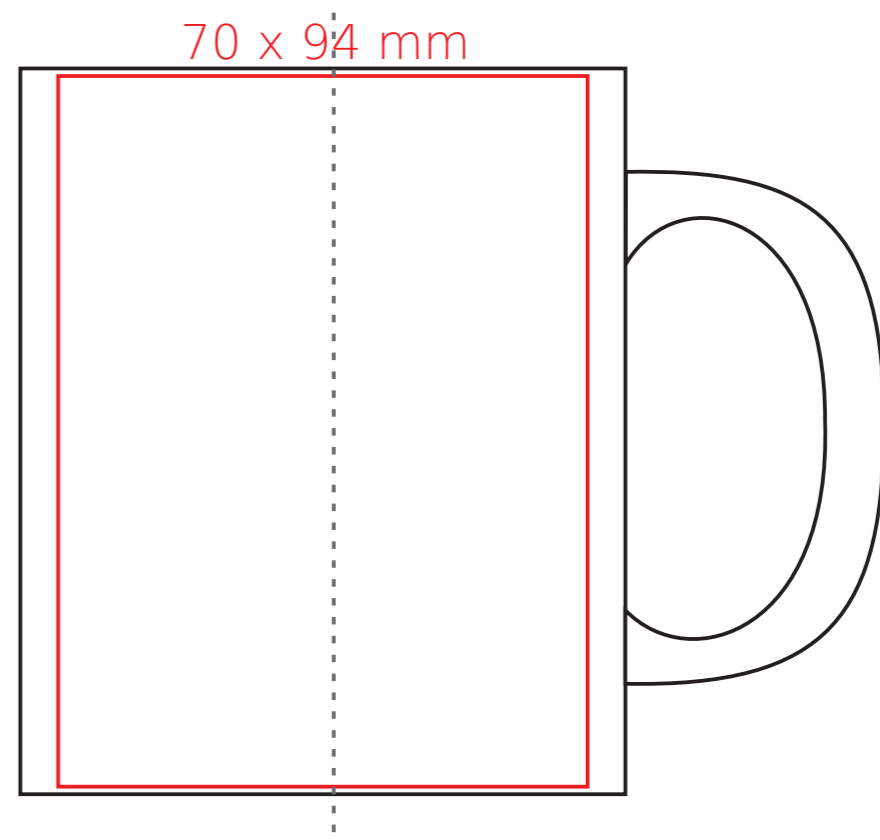

# M/143 Tomek Art Matt

300 ml / h: 95 mm / Ø 80 mm

[How to prepare print material](#)

meaning

— Sublimation