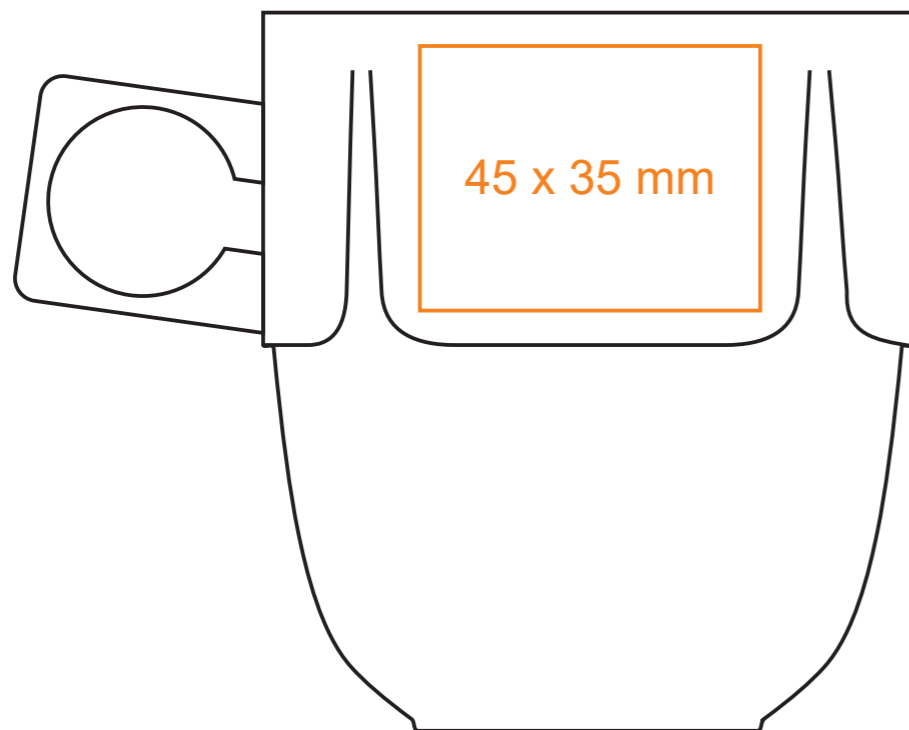

M/065 Spirit

250 ml / h: 95 mm / Ø86 mm

*In the case of projects for transfer print running outside of the standard print area, please contact our sales department.

[How to prepare print material](#)

meaning

- Transfer Print
- Sensitive Touch