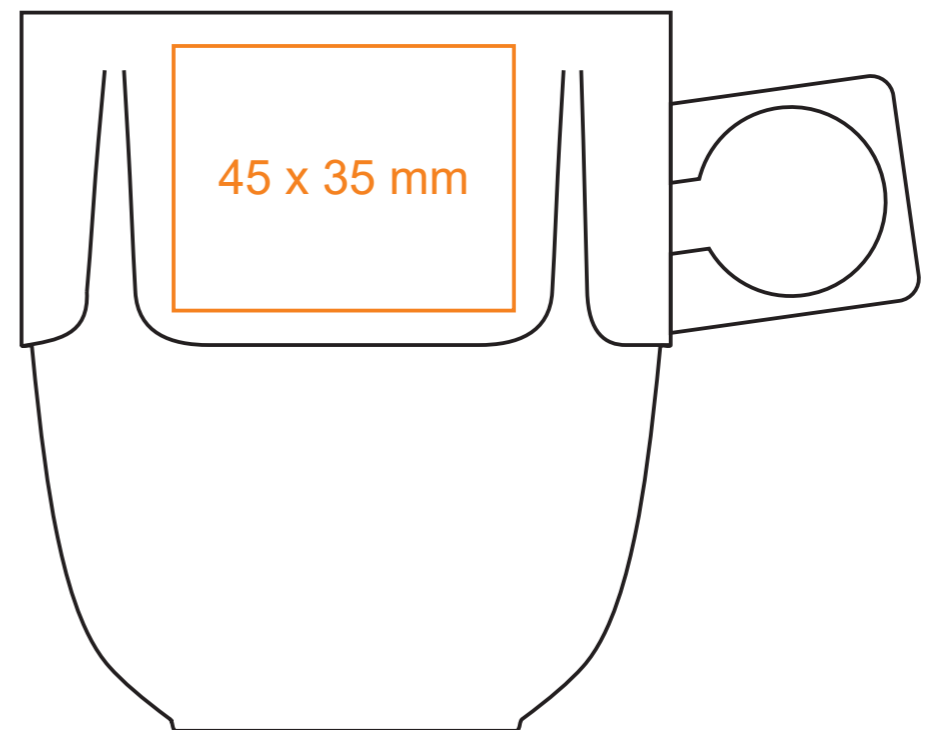

M/065 Spirit

250 ml / h: 95 mm / Ø86 mm

*In the case of projects for transfer print running outside of the standard print area, please contact our sales department.

[How to prepare print material](#)

meaning

- Transfer Print
- Sensitive Touch