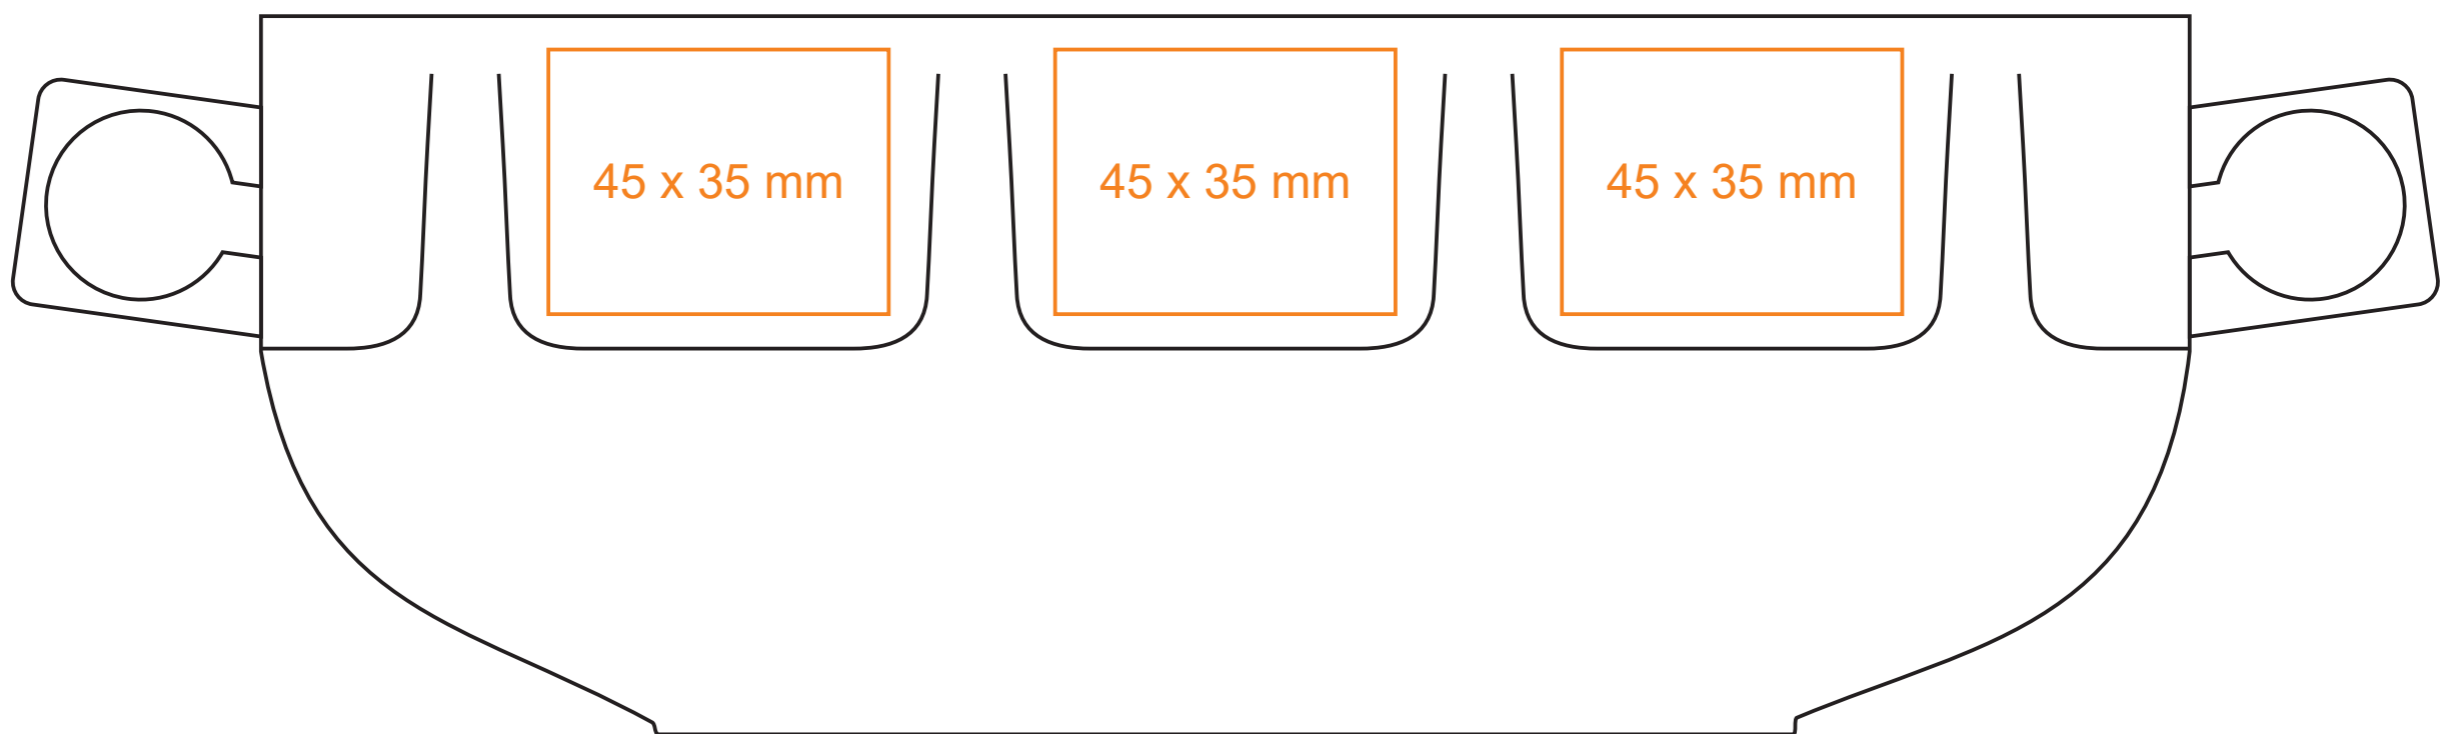

M/065 Spirit

250 ml / h: 95 mm / Ø86 mm

*In the case of projects for transfer print running outside of the standard print area, please contact our sales department.

[How to prepare print material](#)

meaning

- Transfer Print
- Sensitive Touch