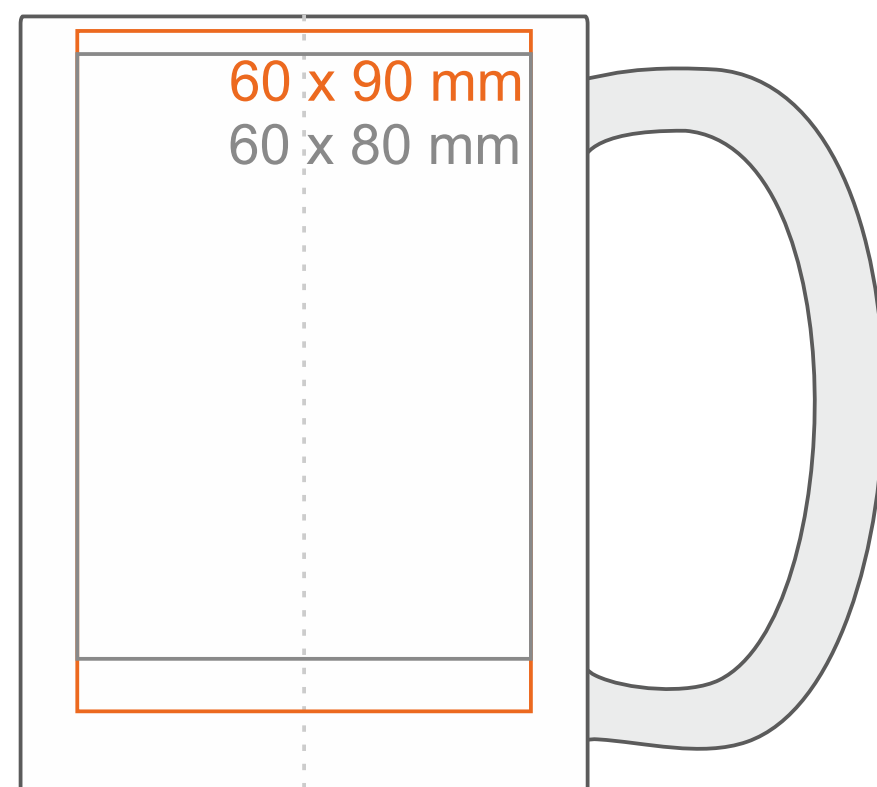

M_499 Evergreen

300 ml / h: 103 mm / Ø 75 mm

Imprint on the handle
 Imprint on the inside
 Imprint on the bottom inside
 Imprint on the bottom outside

- 80 x 14 mm
- 55 x 20 mm
- Ø 40 mm
- Ø 55 mm

*In the case of projects for transfer print running outside of the standard print area, please contact our sales department.

[How to prepare print material](#)

meaning

- Transfer Print
- Sensitive Touch
- Direct Print