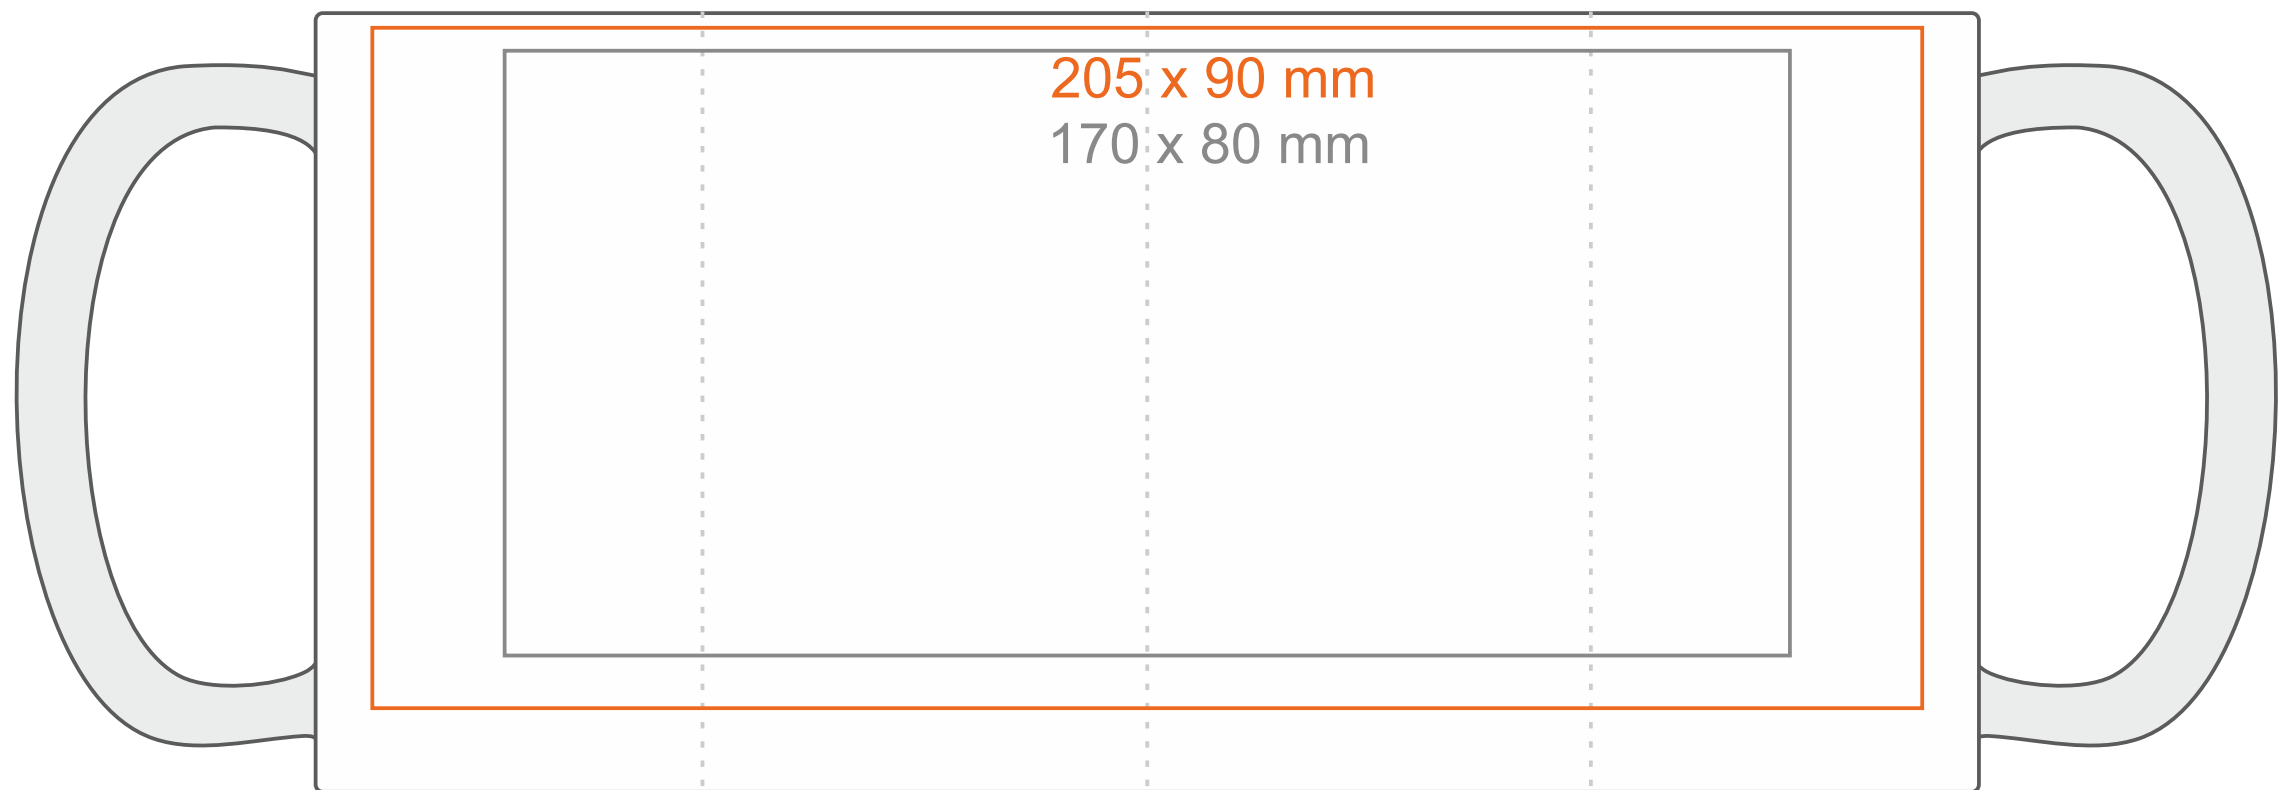

M_499 Evergreen

300 ml / h: 103 mm / Ø 75 mm

Imprint on the handle
 Imprint on the inside
 Imprint on the bottom inside
 Imprint on the bottom outside

- 80 x 14 mm
- 55 x 20 mm
- Ø 40 mm
- Ø 55 mm

*In the case of projects for transfer print running outside of the standard print area, please contact our sales department.

[How to prepare print material](#)

meaning

- Transfer Print
- Sensitive Touch
- Direct Print