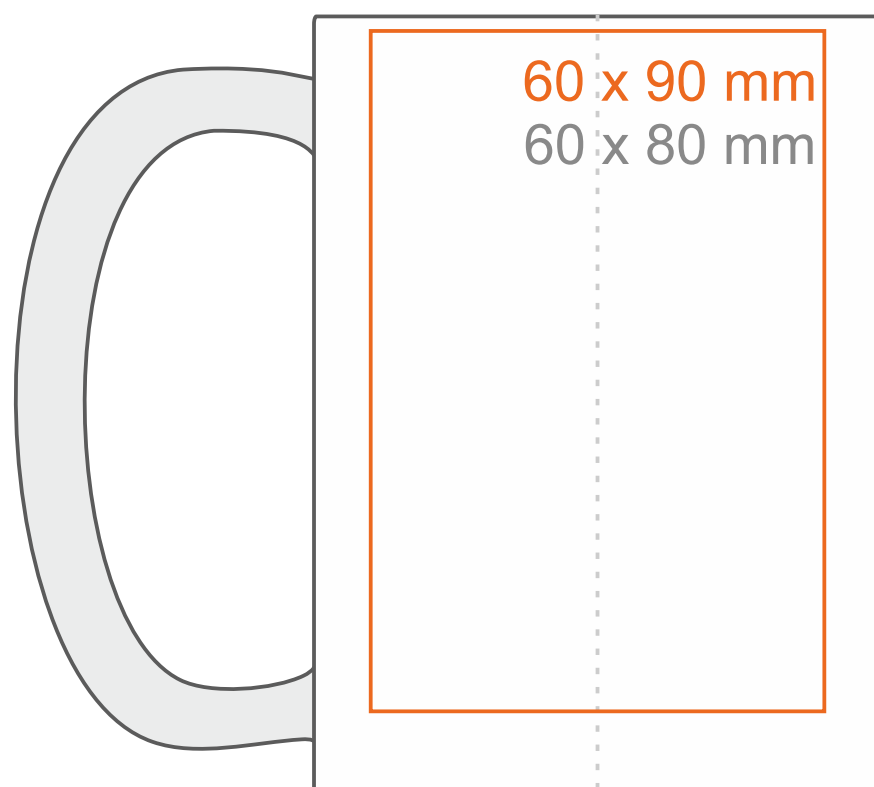

M_499 Evergreen

300 ml / h: 103 mm / Ø 75 mm

Imprint on the handle
 Imprint on the inside
 Imprint on the bottom inside
 Imprint on the bottom outside

- 80 x 14 mm
- 55 x 20 mm
- Ø 40 mm
- Ø 55 mm

*In the case of projects for transfer print running outside of the standard print area, please contact our sales department.

[How to prepare print material](#)

meaning

- Transfer Print
- Sensitive Touch
- Direct Print