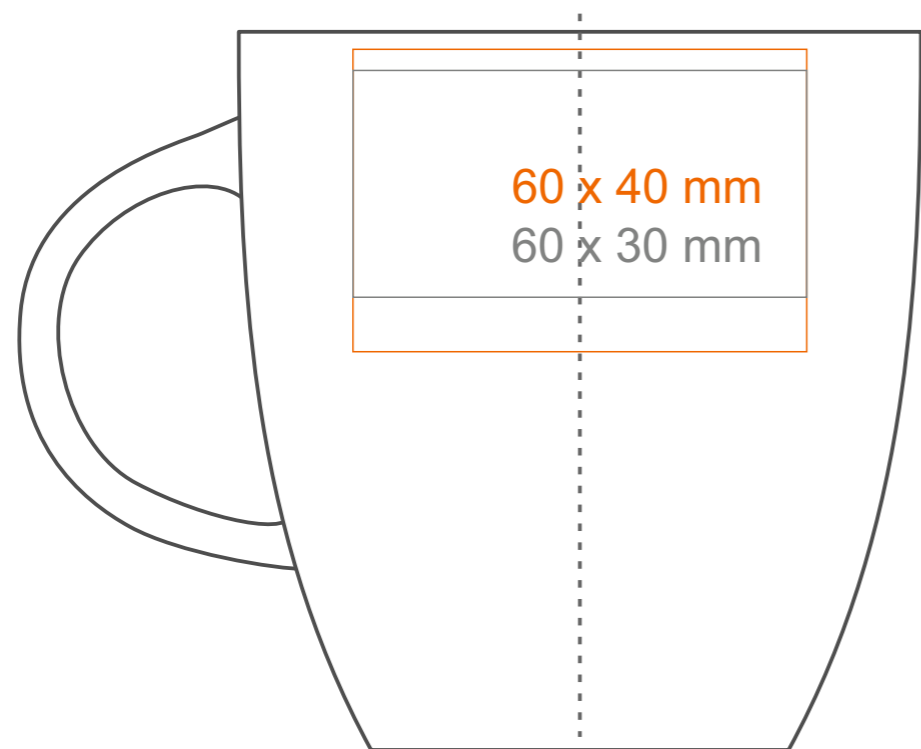

M_536 Fiord Matt

330 ml / h: 95 mm / Ø 90 mm

- Imprint on the handle - 80 x 10 mm
- Imprint on the inside - 60 x 20 mm
- Imprint on the bottom inside - Ø 30 mm
- Imprint on the bottom outside - Ø 30 mm

*In the case of projects for transfer print running outside of the standard print area, please contact our sales department.

[How to prepare print material](#)

meaning

- Transfer Print
- Sensitive Touch