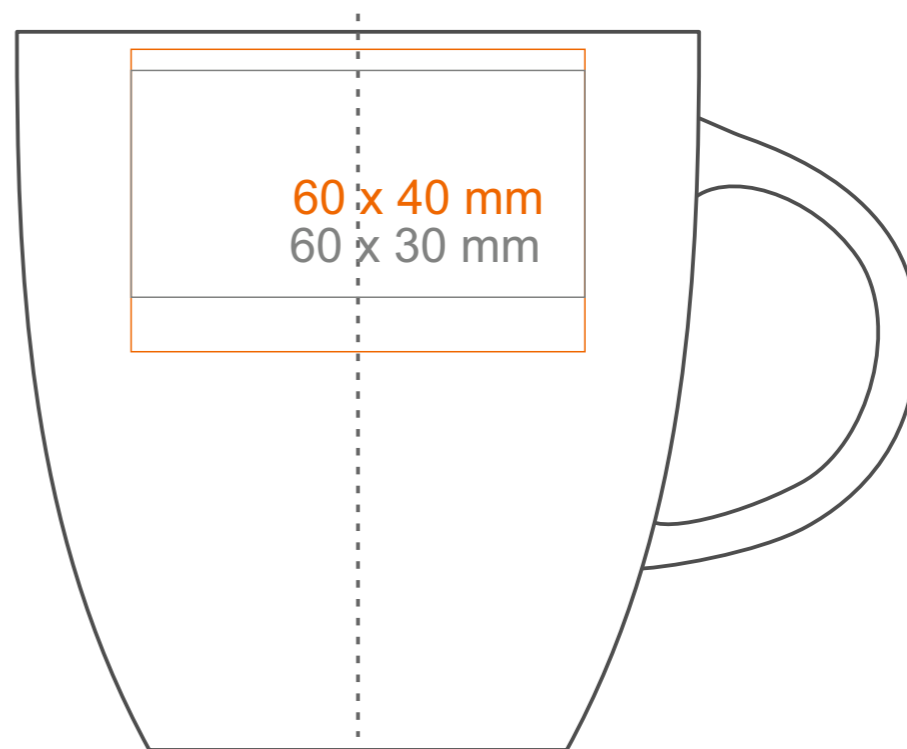

M_536 Fiord Matt

330 ml / h: 95 mm / Ø 90 mm

- Imprint on the handle - 80 x 10 mm
- Imprint on the inside - 60 x 20 mm
- Imprint on the bottom inside - Ø 30 mm
- Imprint on the bottom outside - Ø 30 mm

*In the case of projects for transfer print running outside of the standard print area, please contact our sales department.

[How to prepare print material](#)

meaning

- Transfer Print
- Sensitive Touch