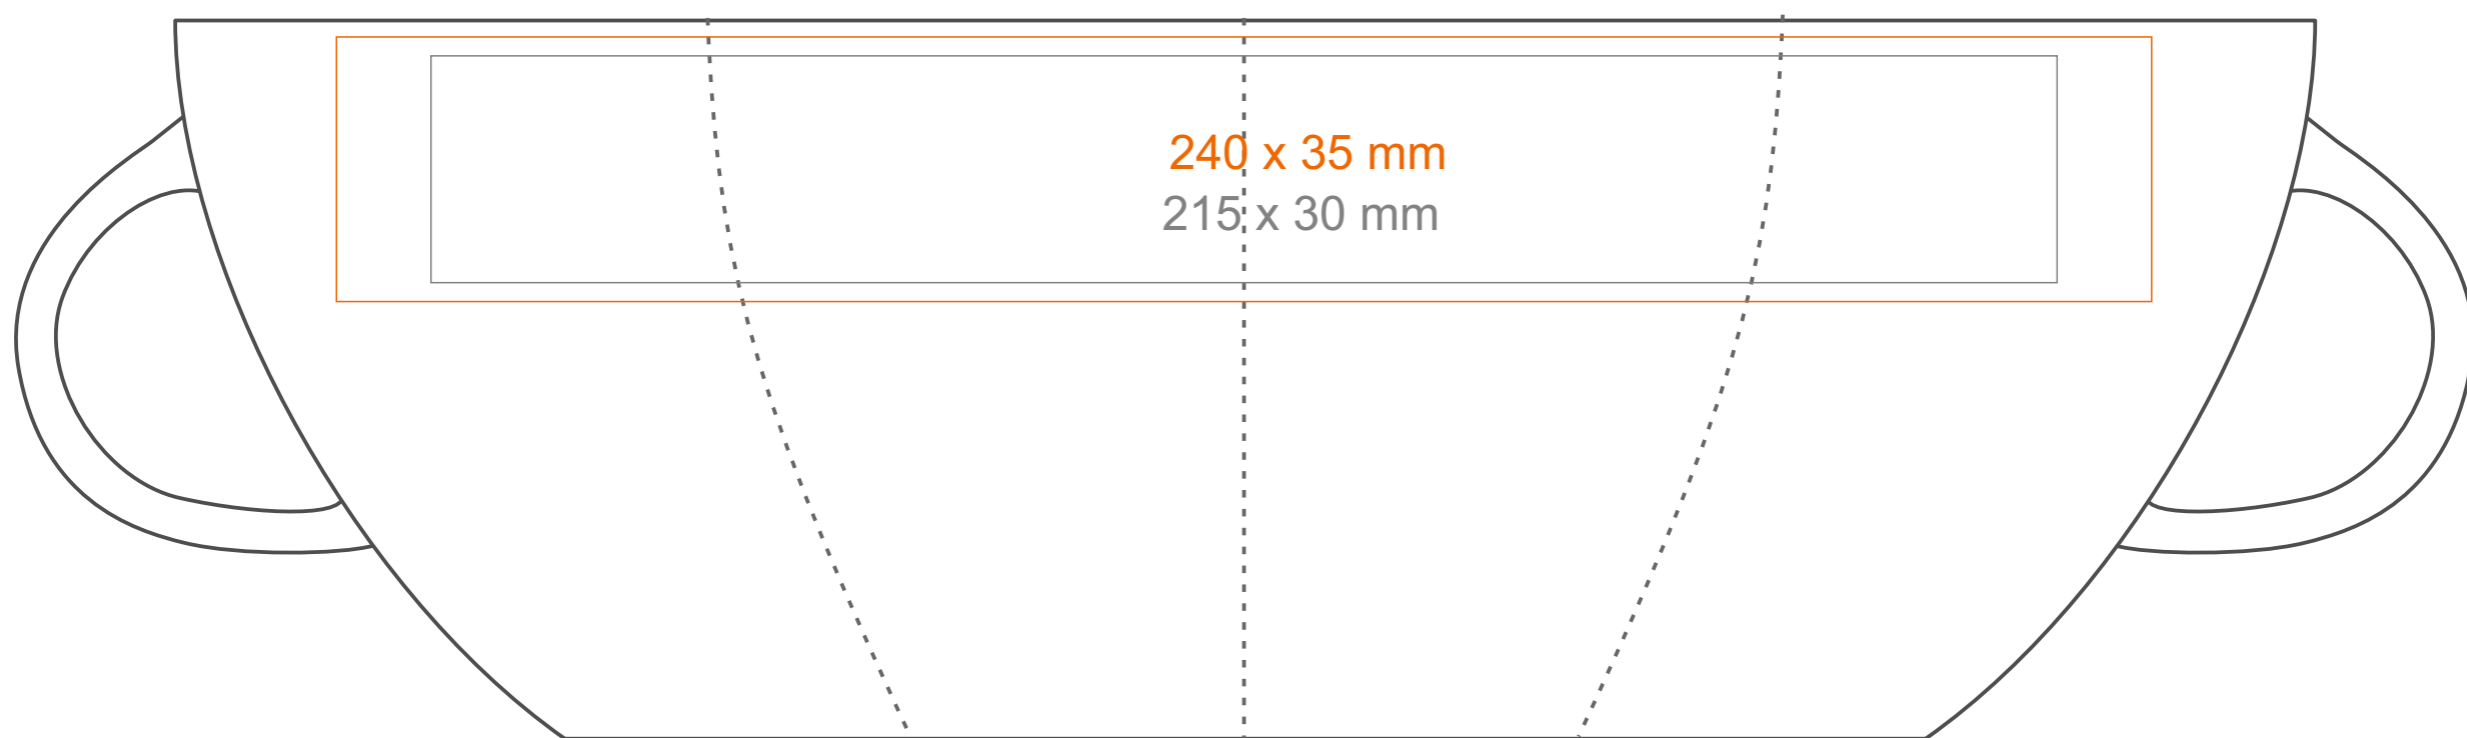

M_536 Fiord Matt

330 ml / h: 95 mm / Ø 90 mm

- Imprint on the handle - 80 x 10 mm
- Imprint on the inside - 60 x 20 mm
- Imprint on the bottom inside - Ø 30 mm
- Imprint on the bottom outside - Ø 30 mm

*In the case of projects for transfer print running outside of the standard print area, please contact our sales department.

[How to prepare print material](#)

meaning

- Transfer Print
- Sensitive Touch